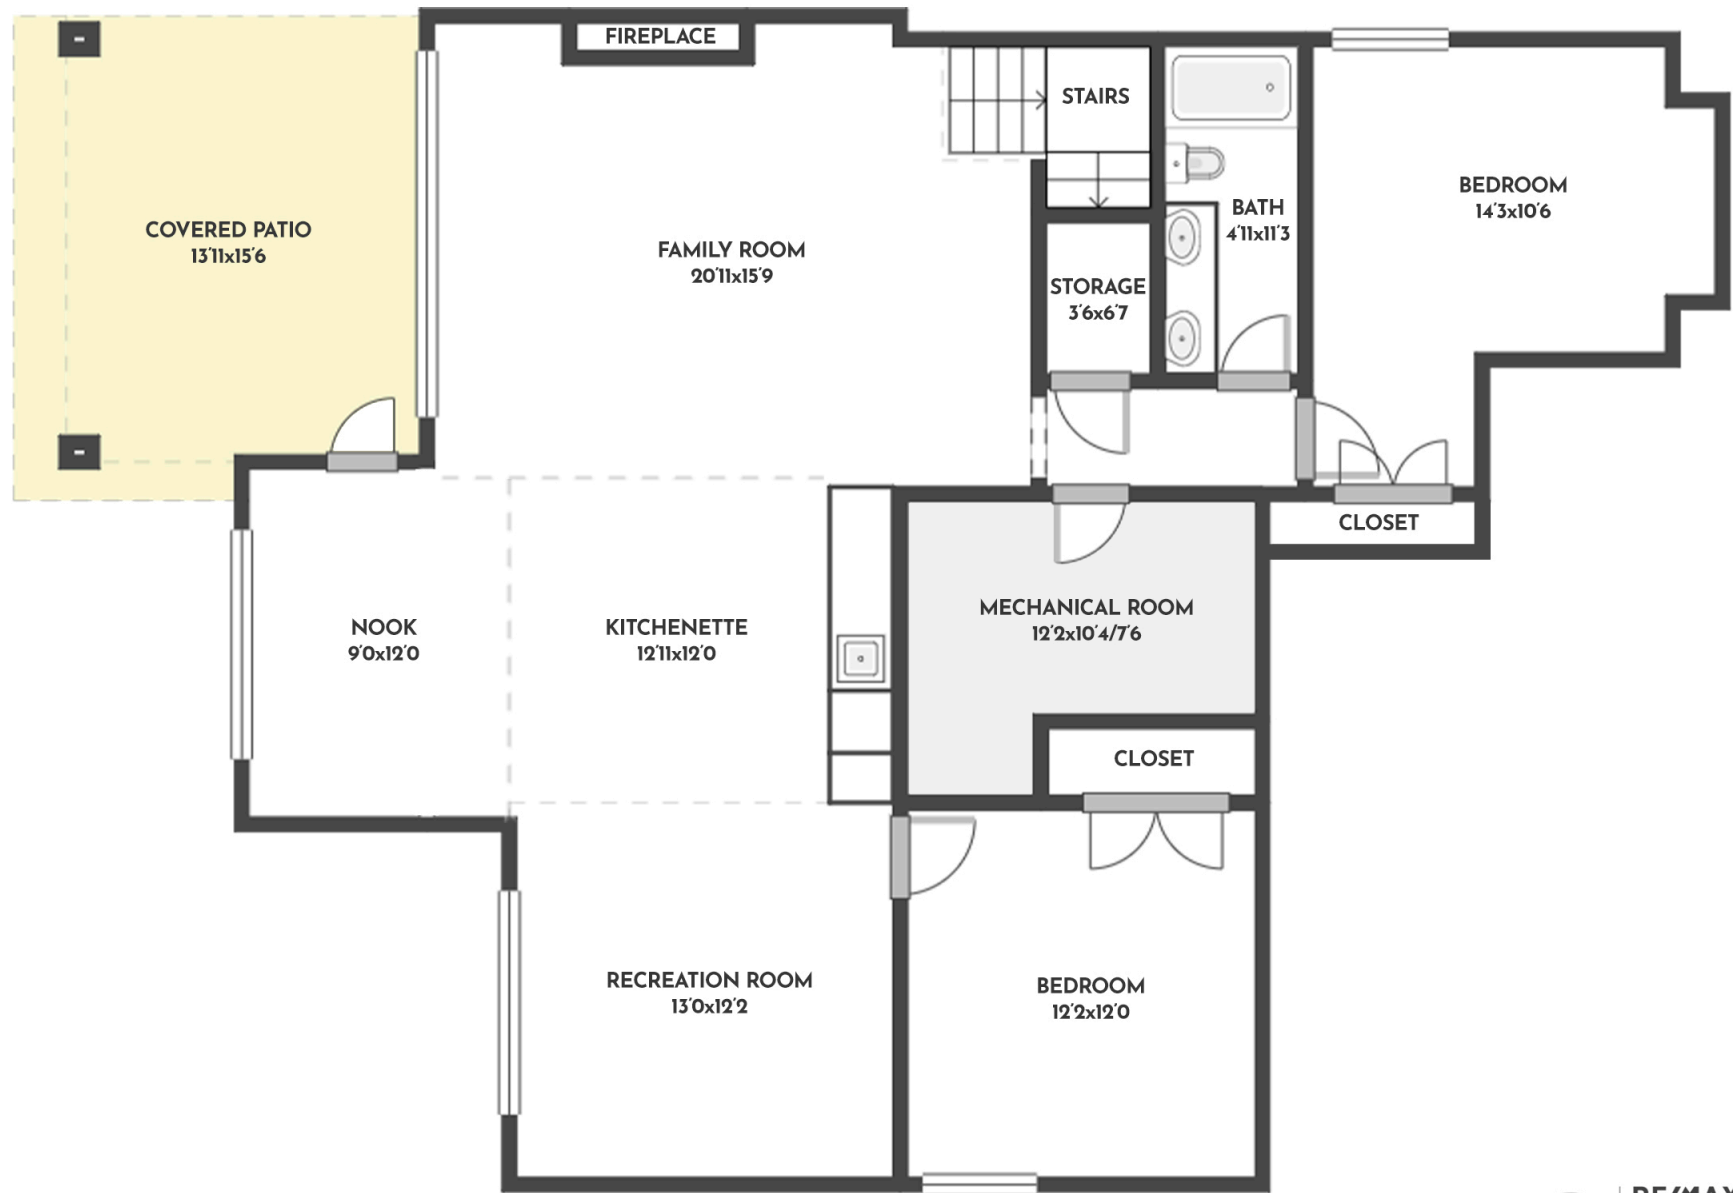

4 BED | 2.5 BATH | 3072 SQ.FT
MAIN FLOOR 1598 SQ.FT

13213 APEX CRESCENT

Stone Sisters | www.StoneSisters.com | (250) 862-7675

Tan & grey regions are excluded from the total floor area. All room dimensions and floor areas must be considered approximate and are subject to independent verification. Dimensions are taken from interior laser measurements.

4 BED | 2.5 BATH | 3072 SQ.FT
LOWER FLOOR 1474 SQ.FT

13213 APEX CRESCENT

Stone Sisters | www.StoneSisters.com | (250) 862-7675

Tan & grey regions are excluded from the total floor area. All room dimensions and floor areas must be considered approximate and are subject to independent verification. Dimensions are taken from interior laser measurements.